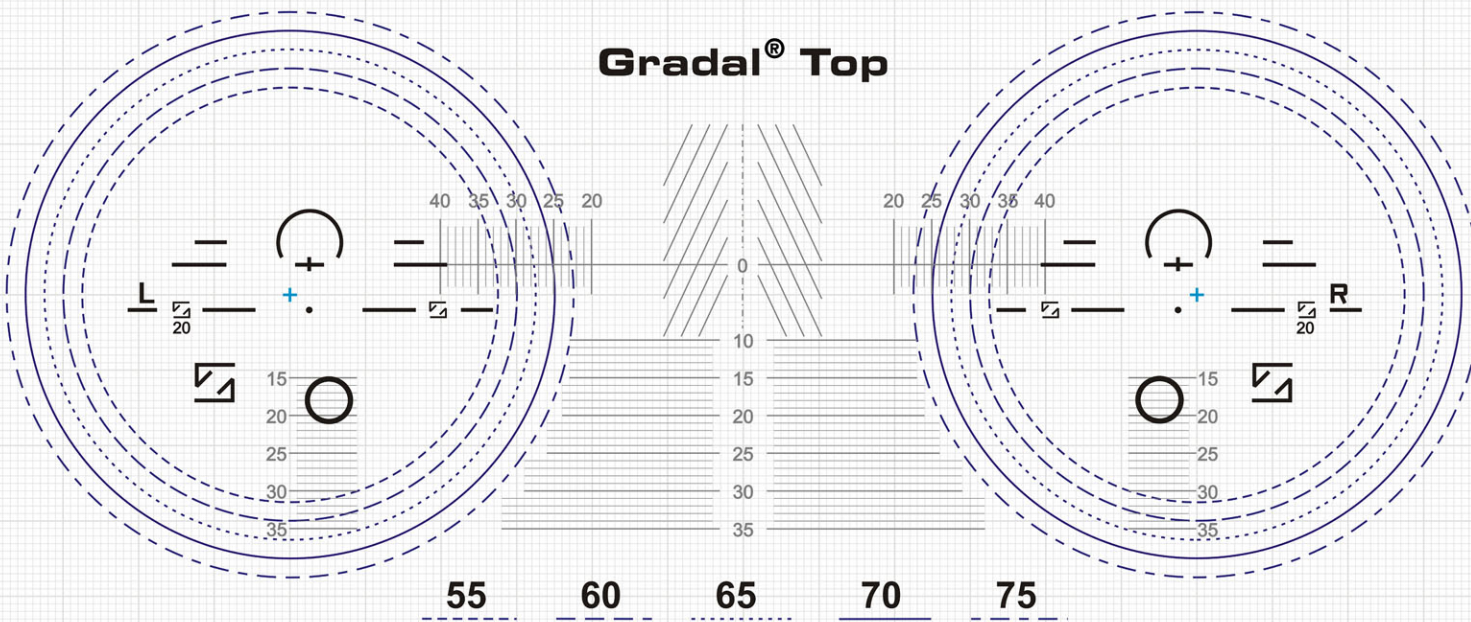

Gradal® Top

Gradal® Top and Gradal® Brevity Cut-Out Charts

Gradal[®] Brevity

Carl Zeiss Optical, Inc.

USA 1-800-338-2984

CAN 1-800-268-6489

www.zeiss.com/lenses

The "+" blue cross in the Cut-Out Chart displays the location of the geometric center (GC) of the lens.

 The mark of Carl Zeiss quality

MI 8780-0105