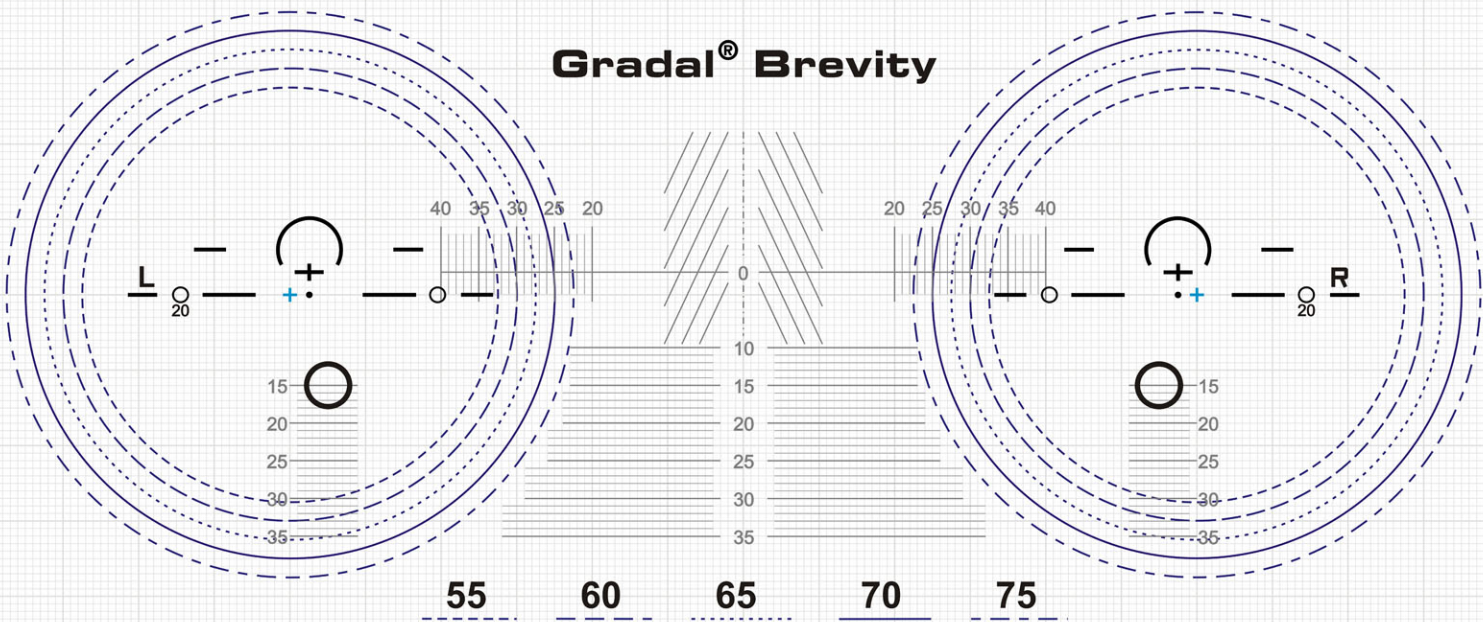

Gradal® Top

Gradal® Top and Gradal® Brevity Cut-Out Charts

Gradal[®] Brevity

Carl Zeiss Optical, Inc.

USA 1-800-338-2984

CAN 1-800-268-6489

www.zeiss.com/lenses

The "+" blue cross in the Cut-Out Chart displays the location of the geometric center (GC) of the lens.

 The mark of Carl Zeiss quality

MI 8780-0105