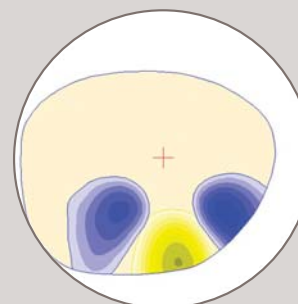

The Power of a New Choice

AO Easy's balance of utility and comfort, combined with a carefully selected corridor length, gives you a general-purpose progressive that meets the needs of the widest number of patients and fits into the broadest number of frame styles.

A multi-design lens, the AO Easy design varies by base curve and addition to better accommodate the different visual needs of your patients, regardless of prescription.

That means easy wearing for your patients – and an easy dispensing decision for you.

AO Easy