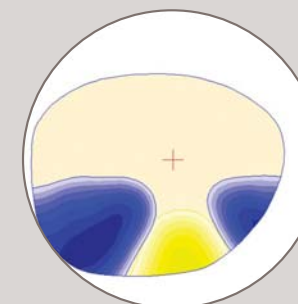

Varilux® Comfort